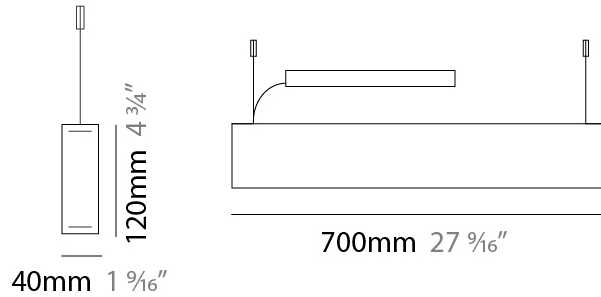

LED120 SUSPENSION

D71023-

base number   Color   Finish
Temperature   Options

1. To build a product code in our configurator select the specify button on the base model # product page
2. To build a manual product code on this datasheet choose from the options listed below in blue font and add the suffix to the base model #

GENERAL

Series: Woodlin
Subseries: LED120
Partner: Tunto
Division: Design
Installation: Suspension
Product Type: Linear Profiles
Mounting Location: Ceiling
Light Distribution: Direct / Indirect

PHYSICAL

Shape: Rectangle
Length (mm): 700
Length (in): 27 ⁹/₁₆
Width (mm): 40
Width (in): 1 ⁹/₁₆
Height (mm): 120
Height (in): 4 ³/₄
Max. Overall Height (mm): 2120
Max. Overall Height (in): 83 ⁷/₁₆
Diffuser: Opal
Fixture Finish: WAL / ASH / OAK / BLK / WHI
Fixture Material: Wood
Primary Material: Wood
Cable Details: 2000mm / 78 3/4"

ELECTRICAL

Lamp Type: LED
Input Wattage (W): 32
Total Output Wattage (W): 25.3
Dimming: Tri-Mode (Non-Dimming and Phase Dimming (120Vac only) and 0-10V Dimming)
Driver Included: Yes
Driver Location: Integrated
Driver Type: Constant Current - Universal
Driver Class: Class 2
Input Voltage (V): 120 - 277
Constant Current (MA): 700

LED

Color Temperature (°K): 2700 / 3000 / 4000
Max. Delivered Lumen (lm): 1500
CRI: >93 CRI
Lamp Life (hrs): 50000

OPTICAL

RATINGS AND CERTIFICATIONS

Certified By: Certified for North American Standards
IP rating: IP20