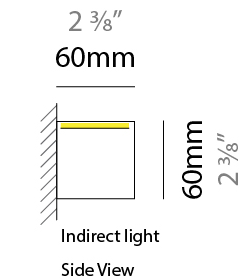

PROJECT	_____
TYPE	_____
SPECIFIER	_____
QUANTITY	_____
DATE	_____

LED60 SURFACE

D72016- -

base number
Color   Finish
Temperature   Options

1. To build a product code in our configurator select the specify button on the base model # product page
2. To build a manual product code on this datasheet choose from the options listed below in blue font and add the suffix to the base model #

GENERAL

Series: Woodlin
Subseries: LED60
Partner: Tunto
Division: Design
Installation: Surface
Product Type: Linear Profiles
Mounting Location: Ceiling
Light Distribution: Indirect

PHYSICAL

Shape: Rectangle
Length (mm): 400
Length (in): 15 3/4
Width (mm): 60
Width (in): 2 3/8
Height (mm): 60
Height (in): 2 3/8
Diffuser: Opal
Fixture Finish: [WAL / ASH / OAK / BLK / WHI](#)
Fixture Material: Wood
Primary Material: Wood

ELECTRICAL

Lamp Type: LED
Input Wattage (W): 16
Total Output Wattage (W): 12.6
Dimming: Tri-Mode (Non-Dimming and Phase Dimming (120Vac only) and 0-10V Dimming)
Driver Included: Yes
Driver Location: Remote
Driver Type: Constant Current - Universal
Driver Class: Class 2
Housing: ENCP3
Input Voltage (V): 120 - 277
Constant Current (MA): 700

LED

Color Temperature (°K): [2700 / 3000 / 4000](#)
Max. Delivered Lumen (lm): 1080
CRI: >93 CRI
Lamp Life (hrs): 50000

OPTICAL

RATINGS AND CERTIFICATIONS

Certified By: Certified for North American Standards
IP rating: IP20