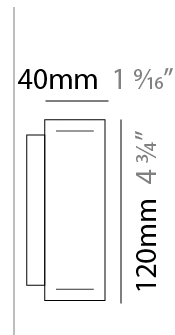

PROJECT	_____
TYPE	_____
SPECIFIER	_____
QUANTITY	_____
DATE	_____

LED120 SURFACE

D73029-

base number
Color   Temperature   Finish   Options

1. To build a product code in our configurator select the specify button on the base model # product page
2. To build a manual product code on this datasheet choose from the options listed below in blue font and add the suffix to the base model #

GENERAL

Series: Woodlin
Subseries: LED120
Partner: Tunto
Division: Design
Installation: Surface
Product Type: Linear Profiles
Mounting Location: Wall
Light Distribution: Direct / Indirect

PHYSICAL

Shape: Rectangle
Length (mm): 700
Length (in): 27 ⁹/₁₆
Width (mm): 40
Width (in): 1 ⁹/₁₆
Height (mm): 120
Height (in): 4 ³/₄
Extension (mm): 40
Extension (in): 1 ⁹/₁₆
Diffuser: Opal
Fixture Finish: [WAL / ASH / OAK / BLK / WHI](#)
Fixture Material: Wood
Primary Material: Wood

ELECTRICAL

Lamp Type: LED
Input Wattage (W): 31
Total Output Wattage (W): 25.3
Dimming: Tri-Mode (Non-Dimming and Phase Dimming (120Vac only) and 0-10V Dimming)
Driver Included: Yes
Driver Location: Remote
Driver Type: Constant Current - Universal
Driver Class: Class 2
Housing: ENCP3
Input Voltage (V): 120 - 277
Constant Current (MA): 700

LED

Color Temperature (°K): [2700 / 3000 / 4000](#)
Max. Delivered Lumen (lm): 1500
CRI: >93 CRI
Lamp Life (hrs): 50000

OPTICAL

RATINGS AND CERTIFICATIONS

Certified By: Certified for North American Standards
IP rating: IP20

700mm 27 ⁹/₁₆"

Indirect